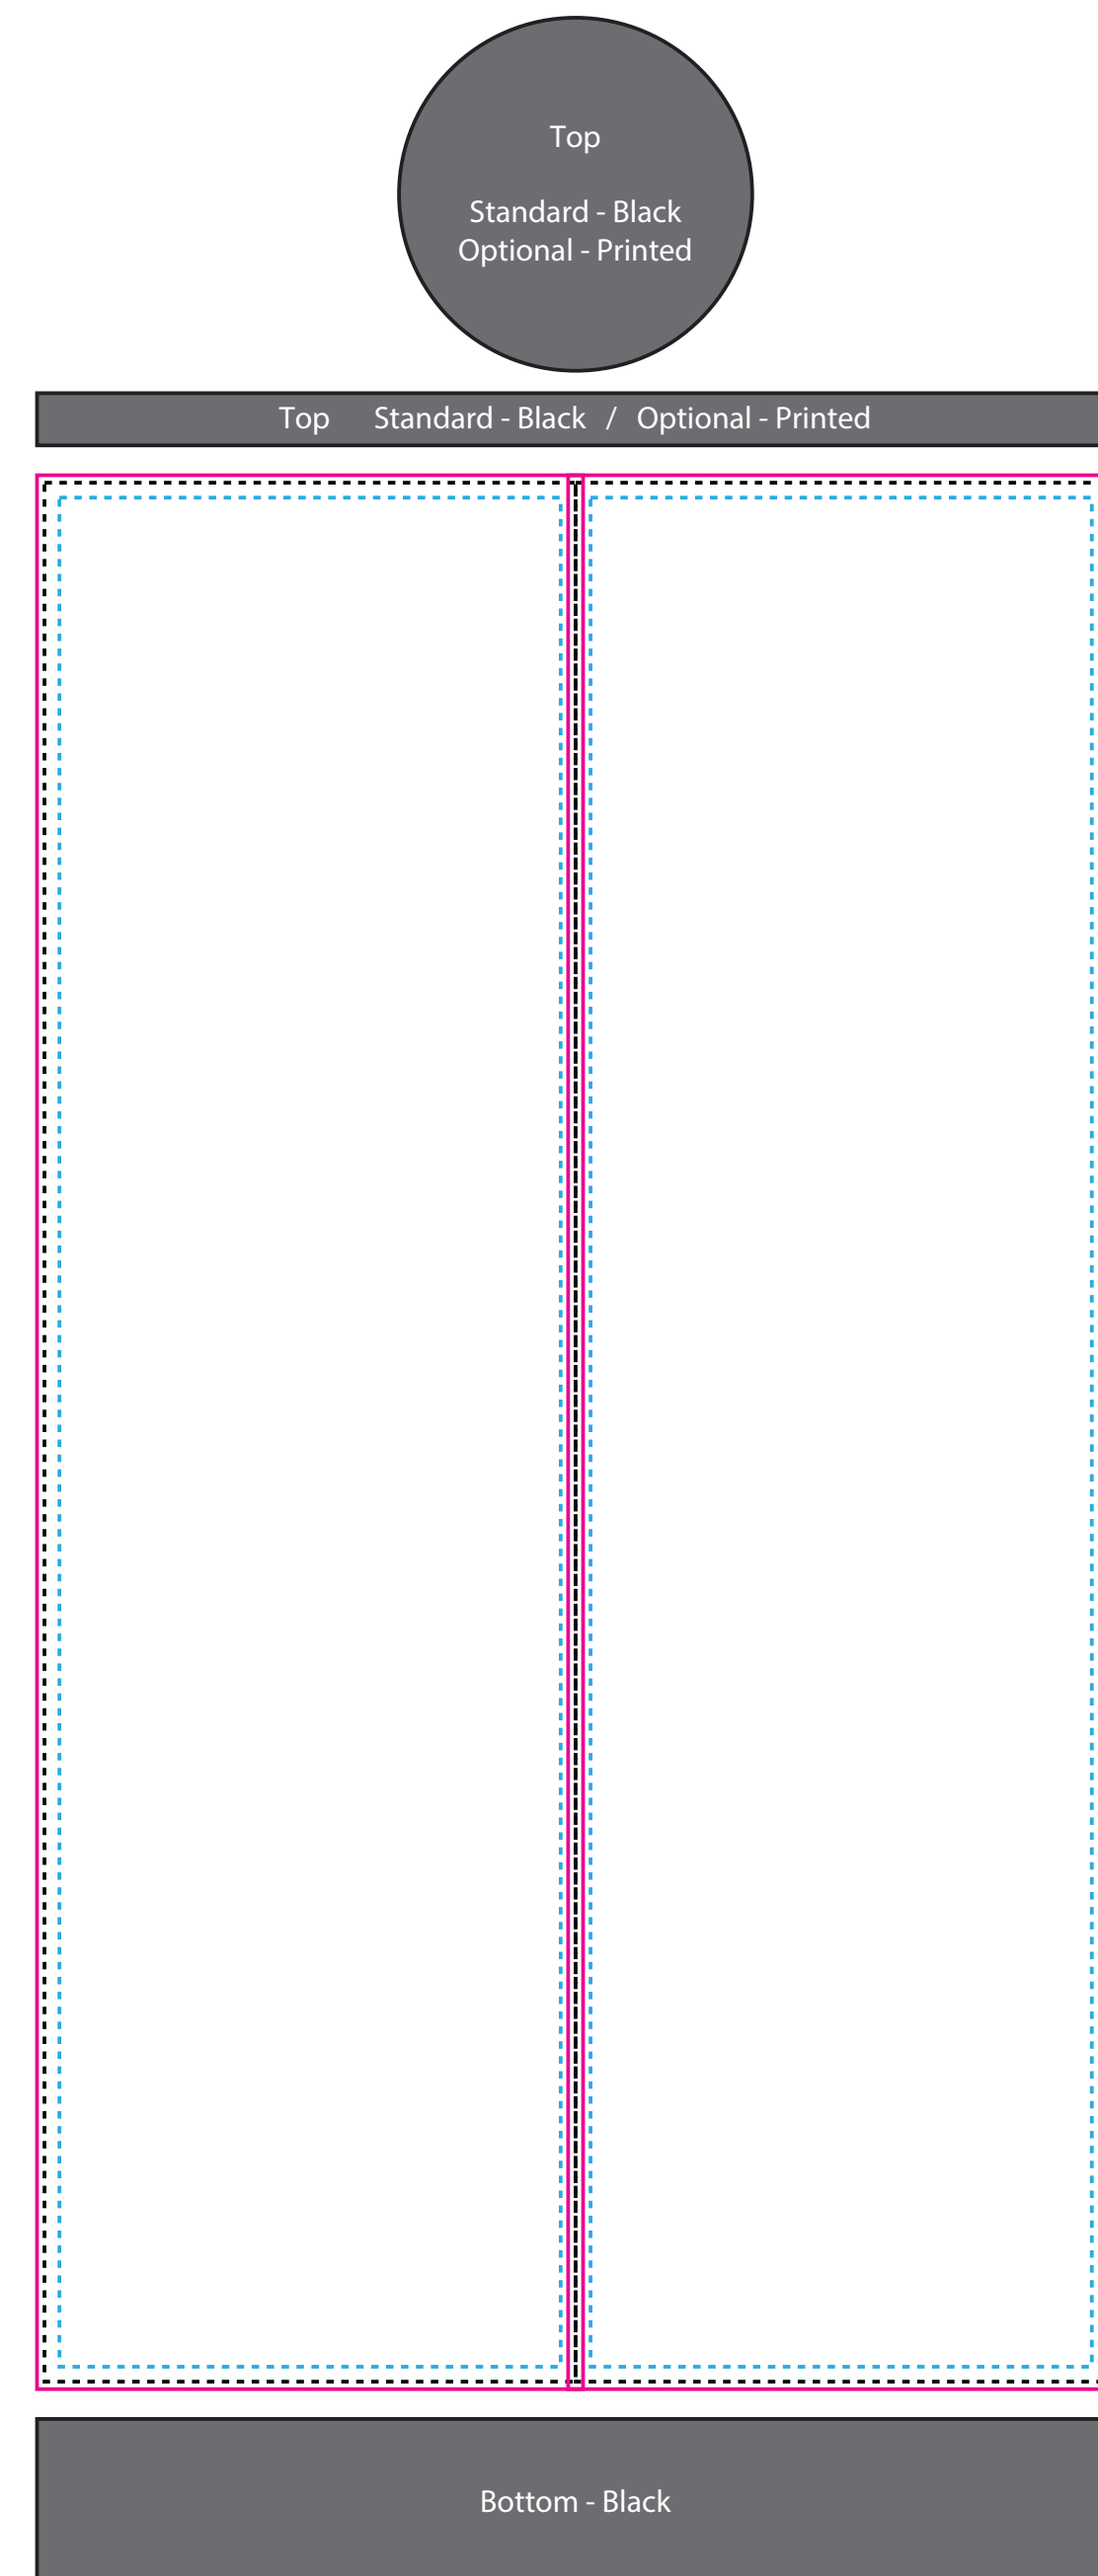

AirMachine QuickUp 45x280cm 10%

- seam (erase the marker from the final artwork)
- artwork bounds (erase marker from the final artwork)
- safe area (erase marker from the final artwork)